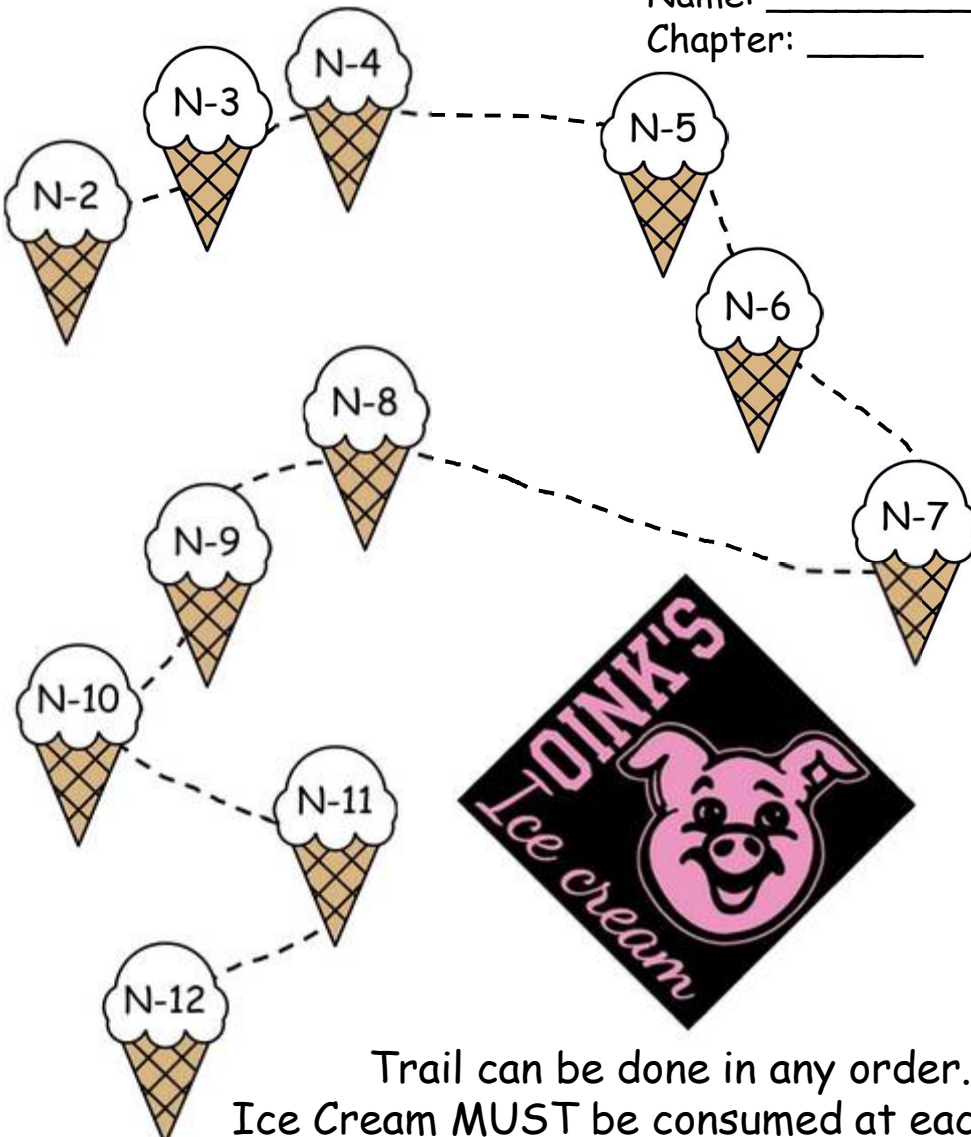

2021 Northern IN Ice Cream Trail

Name: _____

Chapter: _____

	Joint
N-1	Oinks Dutch Treat- 227 W Buffalo St, New Buffalo, MI
N-2	Rocket City Ice Cream - 401 E Market St, Nappanee, IN
N-3	Lucy's Vedio Twist - 955 S. 00EW, Lagrange IN
N-4	Happiness Is Ice Cream - 401 Defiance St., Howe IN
N-5	Scoops - 3331 N. IN 127, Angola IN
N-6	Capt'n Pete's - 7425 Wayne St, Hamilton, IN
N-7	The Creamery- 252 N Canal St, Delphos, OH
N-8	JR's - 1066 US-33, Wolflake, IN
N-9	Kelainey's Sweet Dreams - 904 Park Ave, Winona Lake
N-10	Igloo Ice Cream Shop - 108 W Main St, Silver Lake, IN
N-11	Lagro Interurban Collectibles & Ice Cream - 850 Basin St, Lagro
N-12	The Big Dipper - 104 S Jefferson St, Converse, IN

Name: _____
 Chapter: _____

Trail can be done in any order.
 Ice Cream **MUST** be consumed at each joint.

2021 GWRRA Indiana

Ice Cream Trail Guidelines

- Complete 9 out of 36 joints and you get a commemorative patch/pin. For each fully completed trail, you'll be included in a \$25 drawing. You can complete additional trails and be included in multiple cash drawings!
- Ice cream must be consumed at each stop on the trail.
- Trails can be done in any order.
- If a listed ice cream joint has gone out of business, substitute any ice cream joint in its place and document it on your Official Trail Sheet(s).
- Use the Official Trail Sheets to date each joint you visit. When complete write your name and chapter on your trail sheet(s). Official Trail Sheets are your submission.
- Trails open 1 April and are officially closed 31 October. Official Trail Sheet Submissions must be received by 30 November. Completed Official Trail Sheets (including your name and chapter) can be mailed or emailed to: