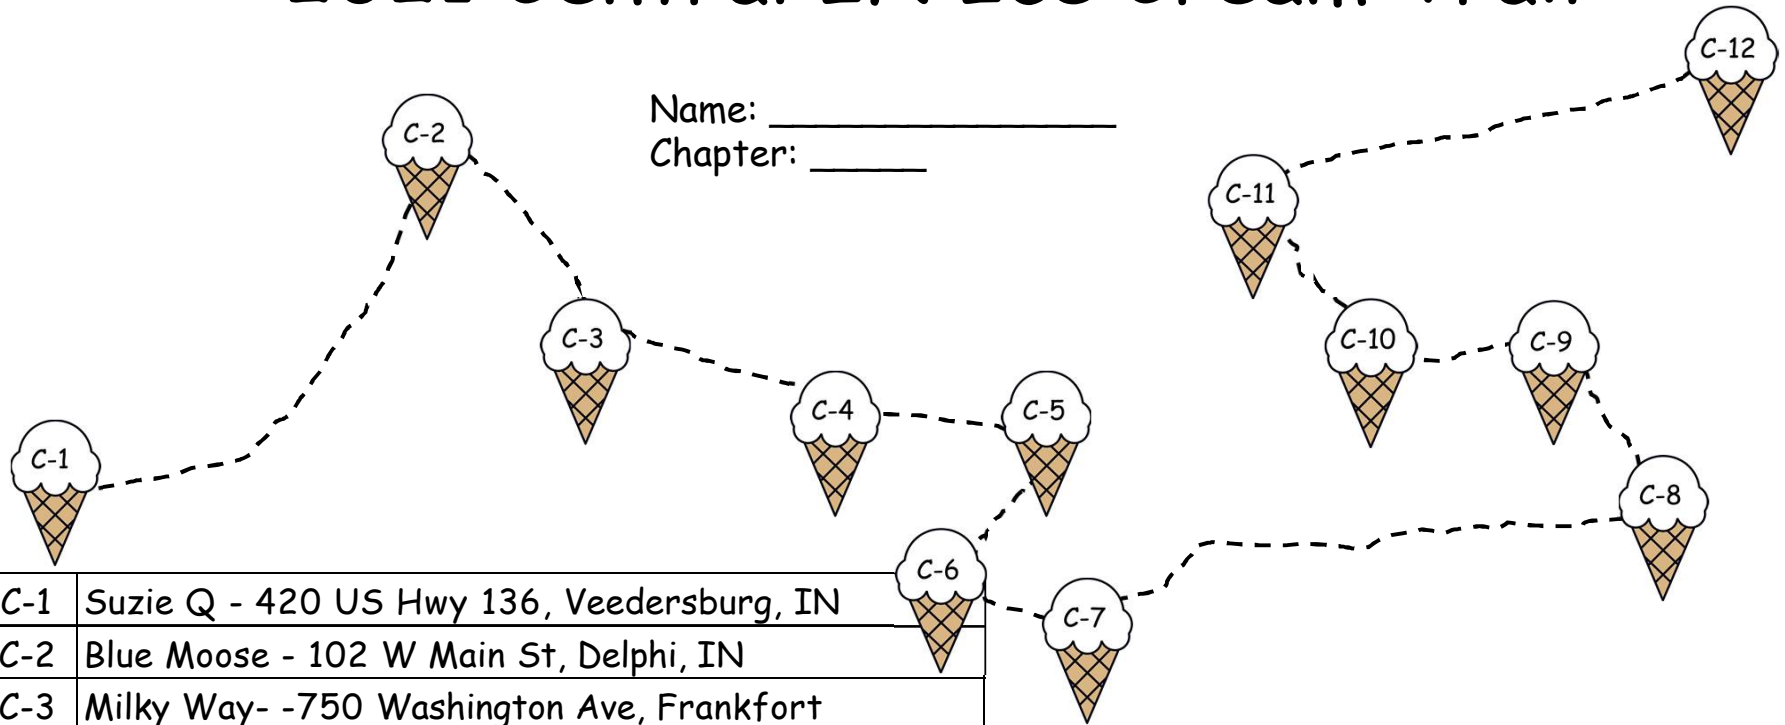

2021 Central IN Ice Cream Trail

Name: _____
Chapter: _____

C-1	Suzie Q - 420 US Hwy 136, Veedersburg, IN
C-2	Blue Moose - 102 W Main St, Delphi, IN
C-3	Milky Way- -750 Washington Ave, Frankfort
C-4	Alexander's on the Water - 369 W Jackson, Cicero
C-5	Good's Candy Shop - 1423 W 53rd., Anderson
C-6	Handel's Homemade Ice Cream - 8760 E 116th St, Fishers, IN
C-7	J's Dairy Inn - 207 W Union St, Liberty, IN
C-8	House of Flavors - 625 W Washington St, Winchester,
C-9	Chocolate Moose - 101 N Main, Farmland
C-10	Cammack Station - 9200 W Jackson, Muncie
C-11	Ivanhoes - 979 S Main St, Upland, IN
C-12	Dee Zertz - 205 E Main St , Berne, IN