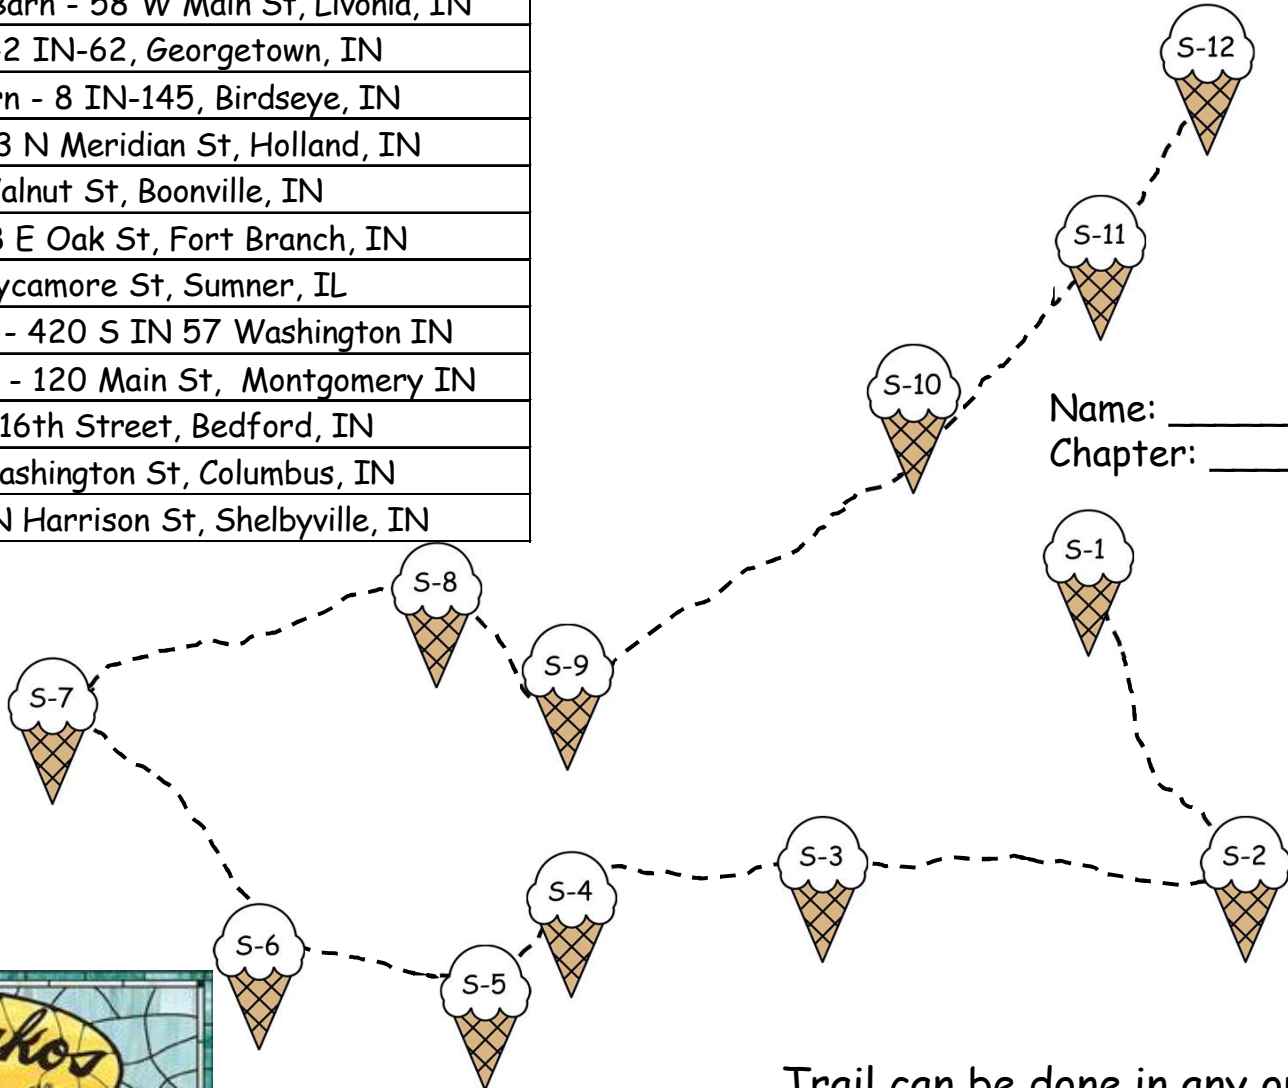

Trail can be done in any order.
Ice Cream **MUST** be consumed at each joint.

2021 Central IN Ice Cream Trail

Name: _____
 Chapter: _____

C-1	Suzie Q - 420 US Hwy 136, Veedersburg, IN
C-2	Blue Moose - 102 W Main St, Delphi, IN
C-3	Milky Way- -750 Washington Ave, Frankfort
C-4	Alexander's on the Water - 369 W Jackson, Cicero
C-5	Good's Candy Shop - 1423 W 53rd., Anderson
C-6	Handel's Homemade Ice Cream - 8760 E 116th St, Fishers, IN
C-7	J's Dairy Inn - 207 W Union St, Liberty, IN
C-8	House of Flavors - 625 W Washington St, Winchester,
C-9	Chocolate Moose - 101 N Main, Farmland
C-10	Cammack Station - 9200 W Jackson, Muncie
C-11	Ivanhoes - 979 S Main St, Upland, IN
C-12	Dee Zertz - 205 E Main St , Berne, IN

Trail can be done in any order.
 Ice Cream **MUST** be consumed at each joint.

2021 Southern IN Ice Cream Trail

S-1	Little Twirl Dairy Barn - 58 W Main St, Livonia, IN
S-2	Polly Freeze - 5242 IN-62, Georgetown, IN
S-3	Birdseye Dairy Barn - 8 IN-145, Birdseye, IN
S-4	Windchill Mill - 903 N Meridian St, Holland, IN
S-5	TF II - 1002 E. Walnut St, Boonville, IN
S-6	Dairy Queen - 808 E Oak St, Fort Branch, IN
S-7	Dairy Dee - 103 Sycamore St, Sumner, IL
S-8	Scoops Ice Cream - 420 S IN 57 Washington IN
S-9	Big Olaf Creamery - 120 Main St, Montgomery IN
S-10	Jiffy Treat - 142 16th Street, Bedford, IN
S-11	Zaharkos - 329 Washington St, Columbus, IN
S-12	Cow Palace - 318 N Harrison St, Shelbyville, IN